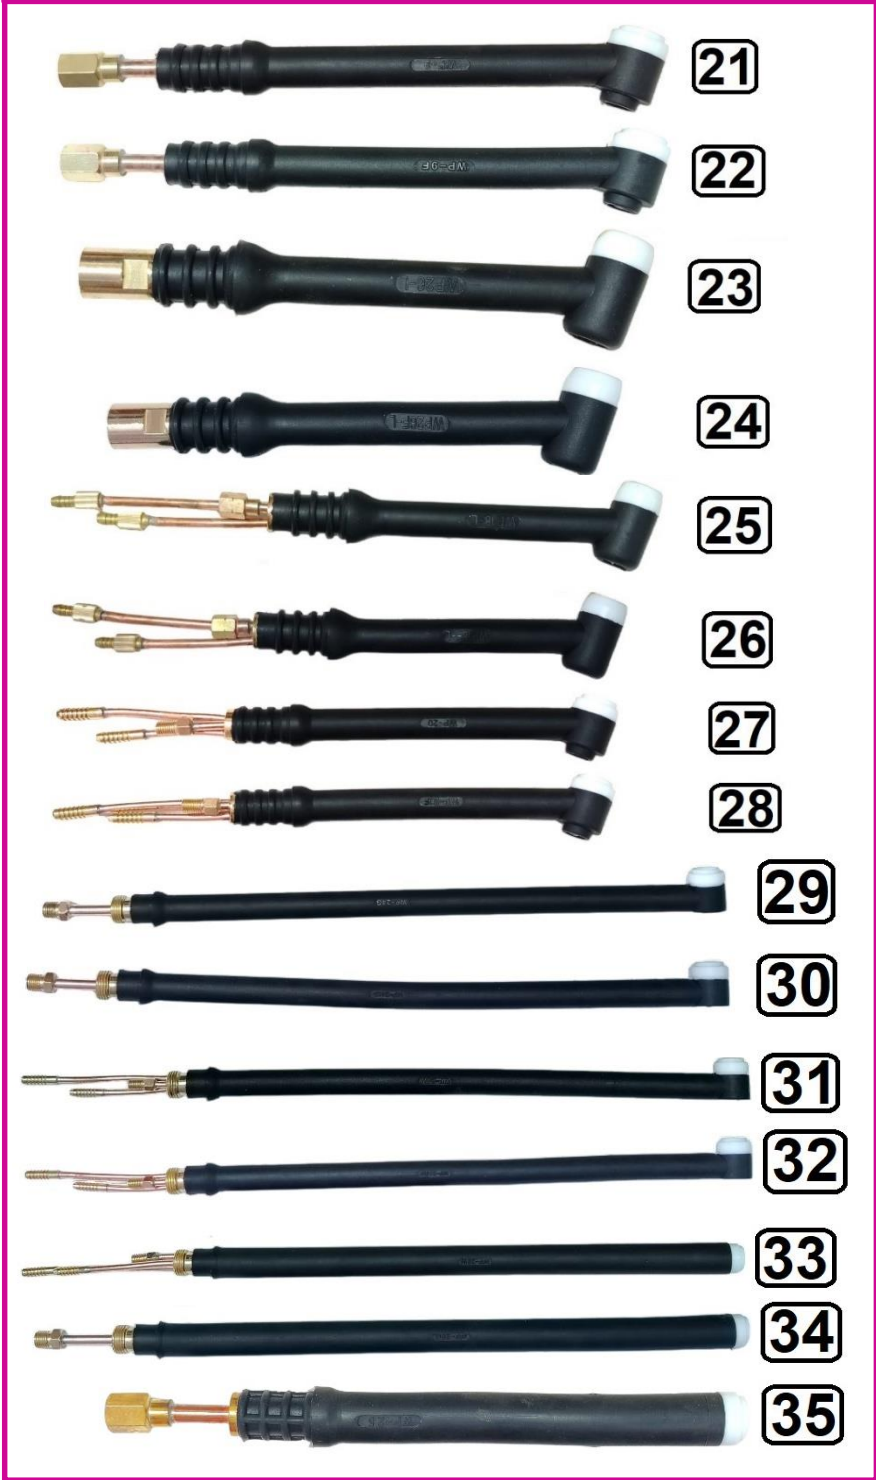

TIG TORCH HEAD (Extra Long Types)

Tig Torch Head 125 , 130 , 300 mm

PART NO		Length Of Neck
21	WP-9-125	125 mm
22	WP-9F-125	125 mm
23	WP-26-130	130 mm
24	WP-26F-130	130 mm
25	WP-18-130	130 mm
26	WP-18F-130	130 mm
27	WP-20-125	125 mm
28	WP-20F-125	125 mm
29	WP-24-300	300 mm
30	WP-24F-300	300 mm
31	WP-24W-300	300 mm
32	WP-24FW-300	300 mm
33	WP-25-300	300 mm
34	WP-25A-300	300 mm
35	WP-25A	130 mm