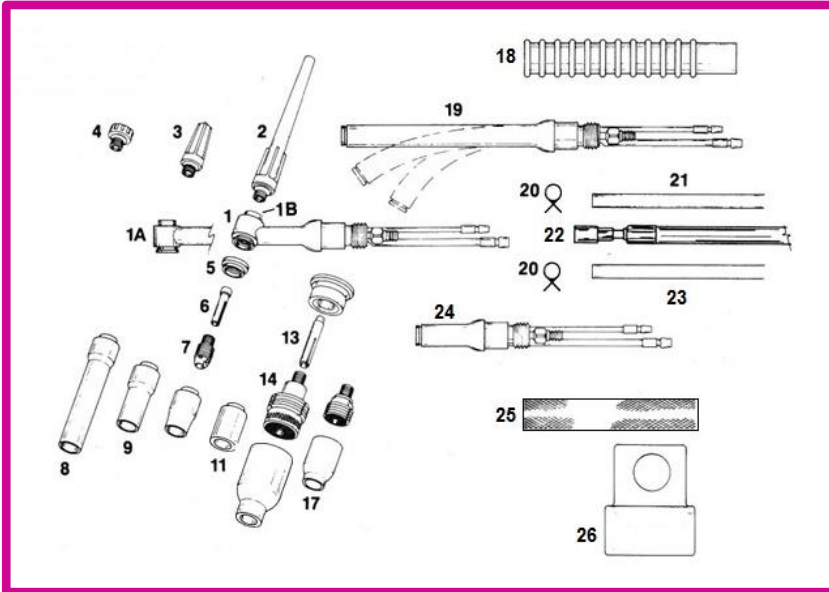

TIG TORCHES WATER COOLED

WP-20 250 AMPS

WP-20P 225 AMPS

WP-25 200 AMPS

TORCH PACKAGE*

WP-20-12-3 Torch of Length 12 Feet

WP-20-25-3 Torch of Length 25 Feet

WP-20-16M-3 Torch of Length 16 M

* Also available in Torch Head WP-20P, WP-25

Electrode Diameter	.020 (.5mm)	.040 (1mm)	1/16 (1.6mm)	3/32 (2.4 mm)	1/8 (3.2 mm)
Collet	13N20	13N21	13N22	13N23	13N24
Collet Body	13N25	13N26	13N27	13N28	13N29
Gas Lens	45V41	45V42	45V43	45V44	45V45
Lg. Dia. Gas Lens Collet	13N20L	13N21L	13N22L	13N23L	13N24L
Lg. Dia. Gas Lens	45V0204S		45V116S	45V64S	995792S

ITEM NO.	PART REF NO.	DESCRIPTION	ITEM NO.	PART REF NO.	DESCRIPTION
1	WP- 20	Torch body, includes cup gasket (70°)	18	53N60R	Handle (ribbed, optional)
1A	WP-20N	Torch body, same as WP-20, with 90° head	19	WP-25	Flexible torch body, includes cup gasket
1B	9-4	Insert	20	53N04	Hose clamp
2	41V24	Long back cap, includes 98W77 0- ring	21	—	Gas hose
3	41V35	Medium back cap includes 98W77 0-ring			45V09 12 1/2 ft. (3.8m), 45V09R
4	41V33	Short back cap includes 98W77 0-ring			45V10 25 ft. (7.6m), 45V10R
5	598882	Cup gasket	22	—	Power Cable
6	—	Collet (See chart)			45V03 12 1/2 ft. (3.8m), 45V03R, 45V03HD
7	—	Collet body (See chart)			45V04 25 ft. (7.6m), 45V04R, 45V04HD
8	—	Extra long lava nozzle (See chart)	23	—	Water hose
9	—	Long lava nozzle (See chart)			45V07 12 1/2 ft. (3.8m), 45V07R, 45V07HD
10	—	Alumina nozzle (See chart)			45V08 25 ft. (7.6m), 45V08R, 45V08HD
11	—	Lava nozzle (See chart)	24	WP-20P	Pencil torch body, includes cup gasket
12	54N63-20	Lg. diameter gas lens insulator	25	53N06	Handle (smooth, standard)
13	—	Lg. diameter gas lens collet (See chart)	26	45V11	Power cable adapter
14	—	Lg. diameter gas lens (See chart)			Cable Repair Kits
15	—	Lg. diameter gas lens nozzle (See chart)		ZCRK20	Power cable repair kit
16	—	Gas lens (See chart)		ZHRKG20	Gas hose repair kit
17	—	Alumina gas lens nozzle (See chart)		ZHRKW20	Water hose repair kit