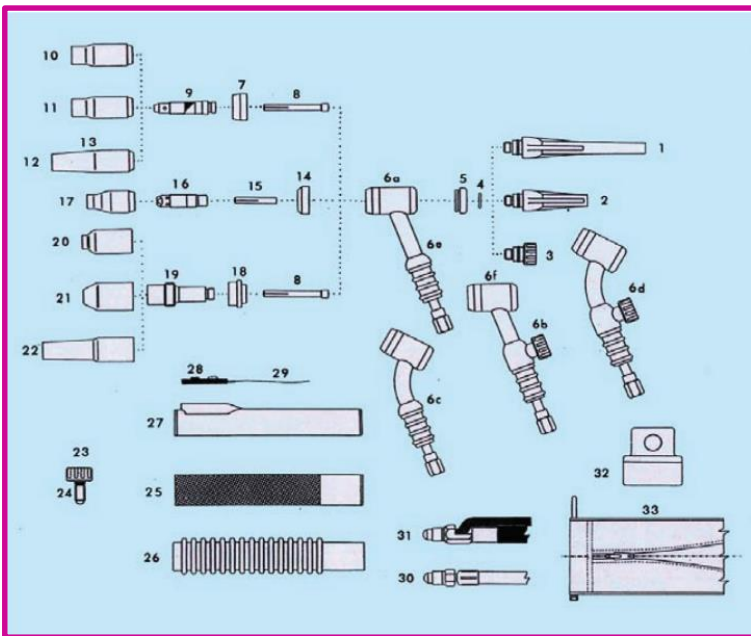

TIG TORCH 26 SERIES

200 AMP AIR COOLED (60 % Duty Cycle)

Torch Packages

WP-26-12-1	WP-26-12-2
WP-26-25-1	WP-26-25-2
WP-26V-12-1	WP-26V-12-2
WP-26V-25-1	WP-26V-25-2

Item	Part No	Description
1	57Y02	Back Cap, Long
2	300M	Back Cap, Medium
3	57Y04	Back Cap, Short
4	98W18	Back Cap O-Ring
5	18-7	Insert/Back Insulator
7	18CG	Cup Gasket
14	18CG20	Stubby Gasket
16	17CB20	Stubby Collet Body
18	54N01	Gas Lens Insulator
23	VS-2	Valve Stem
24	VS-O	O-Ring
25	H200	Handle, Texture
26	H200R	Handle, Ribbed

Item	Part No	Description	Item	Part No	Description
6a	WP-26	Torch Body 200 Amp., Rigid	29	SW-2	Switch On/Off
6b	WP-26V	Torch Body 200 Amp., w/Valve	30	46V28R	Power Cable, 12.5 Ft. 1 Pc Rubber
6c	WP-26F	Torch Body 200 Amp., Flex Head		46V30R	Power Cable, 25 Ft. 1 Pc Rubber
6d	WP-26FV	Torch Body 200 Amp., Flex Head w/Valve	31	46V28-2BR	Power Cable, 12.5 Ft. 2 Pc Braided
6e	WP-26HP	Torch Body 200 Amp., Hard Plastic		46V30-2BR	Power Cable, 25 Ft. 2 Pc Braided
6f	WP-26HPV	Torch Body 200 Amp., Hard Plastic w/Valve	32	45V62	Power Cable Adapter
27	B-L1	Rubber Boot (SW1 Switch Only)	33	CC-4-10	Cable Cover 4"x 10 feet
	B-L2	Rubber Boot (SW2 Switch Only)		CC-4-22	Cable Cover 4"x 22 feet
28	SW-1	Switch Momentary		AK-3	Accessory Kit

Item	Description	Part No							
ELECTRODE SIZE		0.020"	0.040"	1/16"	3/32"	1/8"	5/32"	5/32"	
		(0.5 mm)	(1.0 mm)	(1.6 mm)	(2.4 mm)	(3.2 mm)	(4.0 mm)	(4.0 mm)	
NOZZLE SIZE		#4	#5	#6	#7	#8	#10	#12	
8	Collet	10N21	10N22	10N23	10N24	10N25	54N20	54N20	
9	Collet Body	10N29	10N30	10N31	10N32	10N28	406488	406488	
10	Alumina Nozzle	10N50	10N49	10N48	10N47	10N46	10N45	10N44	
11	Lava Nozzle	105Z43	105Z42	105Z44	105Z45	08N78	08N79	08N80	
12	Long Alumina Nozzle	-	10N49L	10N48L	10N47L	-	-	-	
13	Long Lava Nozle	12N03	105Z60	12N02	105Z61	-	-	-	
15	Stubby Collet	10N21S	10N22S	10N23S	10N24S	10N25S	-	-	
17	Alumina Nozzle	13N08	13N09	13N10	13N11	13N12	13N13	-	
19	Med.Gas Lens	45V29	45V24	45V25	45V26	45V27	45V28	-	
20	Alumina Gas Lens	54N18	54N17	54N16	54N15	54N14	54N19	-	
21	Lava Nozzle	54N35	54N34	54N33	54N32	54N31	54N36	-	
22	Long Lava Nozzle	-	54N17L	54N16L	54N15L	54N14L	-	-	

Parts & Torches offered by Truweld Welding Industries are not genuine parts & are only compatible parts. Reference to Brand, Torch & Part No only for convenience.

AUTHORISED DISTRIBUTOR

Rev: 14 MAY 2025