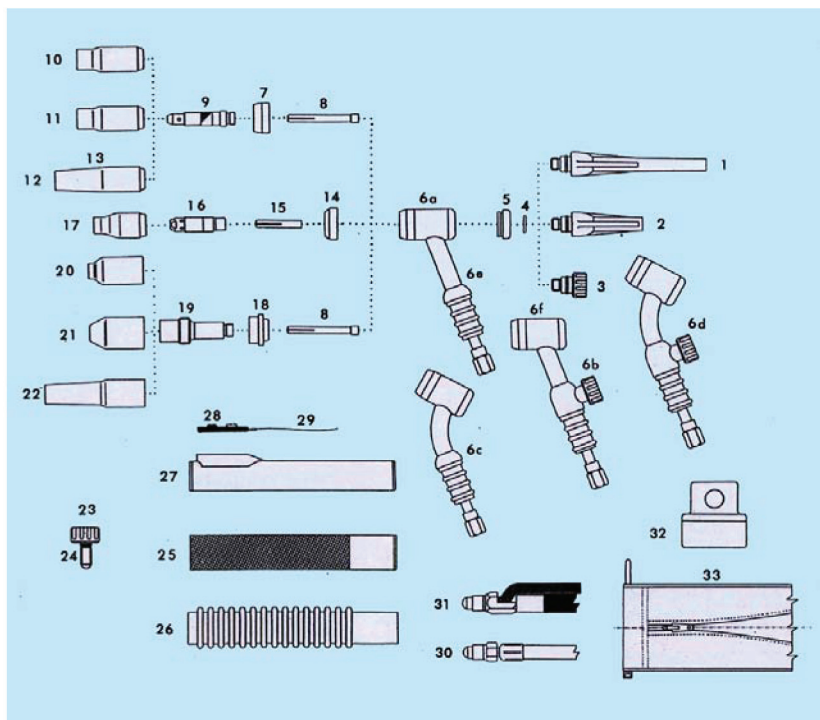

TIG TORCH 17 SERIES

150 AMP AIR COOLED

Torch Packages

WP-17-12-1	WP-17-12-2
WP-17-25-1	WP-17-25-2
WP-17V-12-1	WP-17V-12-2
WP-17V-25-1	WP-17V-25-2

Item	Part No	Description
1	57Y02	Back Cap, Long
2	300M	Back Cap, Medium
3	57Y04	Back Cap, Short
4	98W18	Back Cap O-Ring
5	18-7	Insert/Back Insulator
7	18CG	Cup Gasket
14	18CG20	Stubby Gasket
16	17CB20	Stubby Collet Body
18	54N01	Gas Lens Insulator
23	VS-2	Valve Stem
24	VS-0	O-Ring
25	H100	Handle, Texture
26	H100R	Handle, Ribbed

Item	Part No	Description	Item	Part No	Description
6a	WP-17	Torch Body 150 Amp., Rigid	29	SW-2	Switch On/Off
6b	WP-17V	Torch Body 150 Amp., w/Valve	30	57Y01R	Power Cable, 12.5 Ft. 1 Pc Rubber
6c	WP-17F	Torch Body 150 Amp., Flex Head		57Y03R	Power Cable, 25 Ft. 1 Pc Rubber
6d	WP-17FV	Torch Body 150 Amp., Flex Head w/Valve	31	57Y01-2BR	Power Cable, 12.5 Ft. 2 Pc Braided
6e	WP-17HP	Torch Body 150 Amp., Hard Plastic		57Y03-2BR	Power Cable, 25 Ft. 2 Pc Braided
6f	WP-17HPV	Torch Body 150 Amp., Hard Plastic w/Valve	32	105Z57	Power Cable Adapter
27	B-S1	Rubber Boot (SW1 Switch Only)	33	CC-3-10	Cable Cover 3"x 10 feet
	B-S2	Rubber Boot (SW2 Switch Only)		CC-3-22	Cable Cover 3"x 22 feet
28	SW-1	Switch Momentary	NS	AK-2	Accessory Kit

Item	Description	Part No						
ELECTRODE SIZE		0.020"	0.040"	1/16"	3/32"	1/8"	1/8"	1/8"
		(0.5 mm)	(1.0 mm)	(1.6 mm)	(2.4 mm)	(3.2 mm)	(3.2 mm)	(3.2 mm)
NOZZLE SIZE		#4	#5	#6	#7	#8	#10	#12
8	Collet	10N21	10N22	10N23	10N24	10N25	10N25	10N25
9	Collet Body	10N29	10N30	10N31	10N32	10N28	10N28	10N28
10	Alumina Nozzle	10N50	10N49	10N48	10N47	10N46	10N45	10N44
11	Lava Nozzle	105Z43	105Z42	105Z44	105Z45	08N78	08N79	08N80
12	Long Alumina Nozzle	-	10N49L	10N48L	10N47L	-	-	-
13	Long Lava Nozzle	12N03	105Z60	12N02	105Z61	-	-	-
15	Stubby Collet	10N21S	10N22S	10N23S	10N24S	-	-	-
17	Alumina Nozzle	13N08	13N09	13N10	13N11	13N12	13N13	-
19	Med. Gas Lens	45V29	45V24	45V25	45V26	-	-	-
20	Alumina Gas Lens	54N18	54N17	54N16	54N15	54N14	54N19	-
21	Lava Nozzle	54N35	54N34	54N33	54N32	54N31	54N36	-
22	Long Lava Nozzle	-	54N17L	54N16L	54N15L	54N14L	-	-

AUTHORISED DISTRIBUTOR