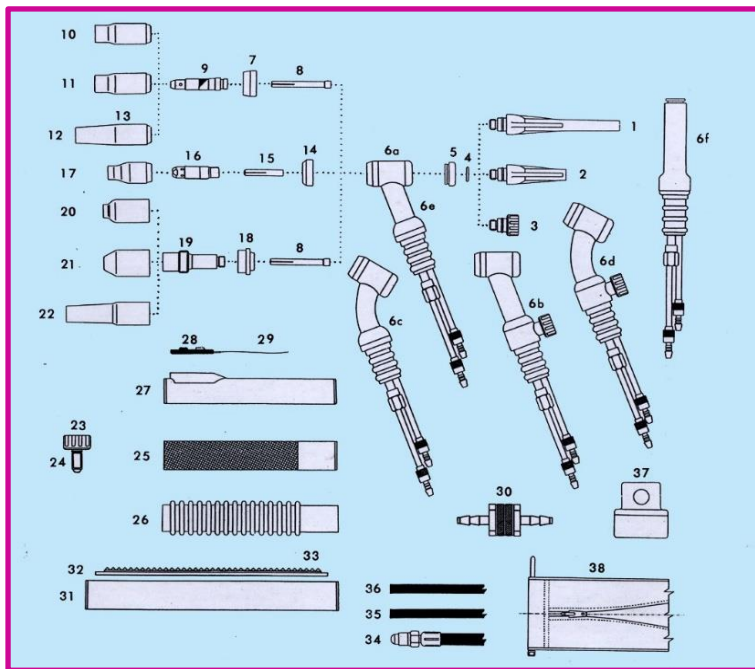

TIG TORCH 18 SERIES

350 AMP WATER COOLED

Torch Packages

WP - 18 - 12 - 3
WP - 18 - 25 - 3

Item	Part No	Description
1	57Y02	Back Cap, Long
2	300M	Back Cap, Medium
3	57Y04	Back Cap, Short
4	98W18	Back Cap O-Ring
5	18-7	Insert/Back Insulator
7	18CG	Cup Gasket
14	18CG20	Stubby Gasket
16	17CB20	Stubby Collet Body
18	54N01	Gas Lens Insulator
23	VS-2	Valve Stem
24	VS-O	O-Ring
25	H200	Handle, Texture
26	H200R	Handle, Ribbed

Item	Part No	Description	Item	Part No	Description
6a	WP-18	Torch Body 350 Amp., Rigid	34	40V64R	Power Cable, 12.5 Ft. 1 Pc Rubber
6b	WP-18V	Torch Body 350 Amp., w/Valve		41V29	Power Cable, 25 Ft. 1 Pc Vinyl
6c	WP-18F	Torch Body 350 Amp., Flex Head		41V29R	Power Cable, 25 Ft. 1 Pc Rubber
6d	WP-18FV	Torch Body 350 Amp., Flex Head w/Valve	35	40V75	Gas Hose, 12.5 Ft. Vinyl
6e	WP-18HP	Torch Body 350 Amp., Hard Plastic		41V30	Gas Hose, 25 Ft. Vinyl
6f	WP-18P	Torch Body 500 Amp., 180 Degree	36	40V74RB	Water Hose, 12.5 Ft. Braided
27	BL-1	Rubber Boot (SW1 Switch Only)		41V32RB	Water Hose, 25 Ft. Braided
	BL-2	Rubber Boot (SW2 Switch Only)	37	45V11	Power Cable Adapter
28	SW-1	Switch Momentary	38	CC-4-10	Cable Cover 4"x 10 feet
29	SW-2	Switch On/Off		CC-4-22	Cable Cover 4"x 22 feet
34	40V64	Power Cable, 12.5 Ft. 1 Pc Vinyl	NS	AK-3	Accessory Kit