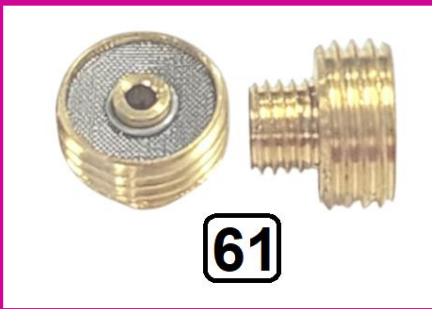

MISCELLANEOUS