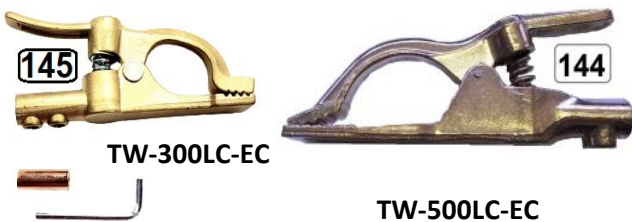

EARTH CLAMPS

EARTH CLAMPS

EARTH CLAMPS

EARTH CLAMPS 200A/300A

EARTH CLAMPS 400A/500A

350A/400A/500A/600A

EARTH CLAMPS SYMMETRICAL JAW 500A

EARTH CLAMP (G-TYPE) 300A/500A/1000A/1500A

BRITISH TYPE 600A

FLAT JAW 300A / 500A

ROTARY EARTH CLAMP 1000A/1500A (Brass)