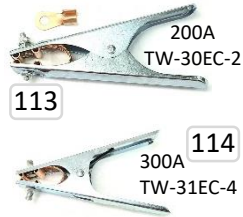

EARTH CLAMPS

EARTH CLAMPS

EARTH CLAMPS

EARTH CLAMPS 200A/300A

EARTH CLAMPS 400A/500A

350A/400A/500A/600A

EARTH CLAMPS SYMMETRICAL JAW 500A

EARTH CLAMP (G-TYPE) 300A/500A/1000A/1500A

BRITISH TYPE 600A

FLAT JAW 300A / 500A

ROTARY EARTH CLAMP 1000A/1500A (Brass)