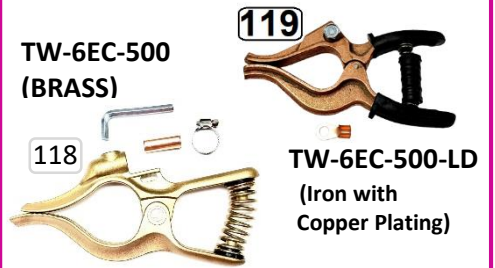

EARTH CLAMPS

EARTH CLAMPS

EARTH CLAMPS

EARTH CLAMPS 200A/300A

EARTH CLAMPS 400A/500A

350A/400A/500A/600A

EARTH CLAMPS SYMMETRICAL JAW 500A

EARTH CLAMP (G-TYPE) 300A/500A/1000A/1500A

BRITISH TYPE 600A

FLAT JAW 300A / 500A

ROTARY EARTH CLAMP 1000A/1500A (Brass)